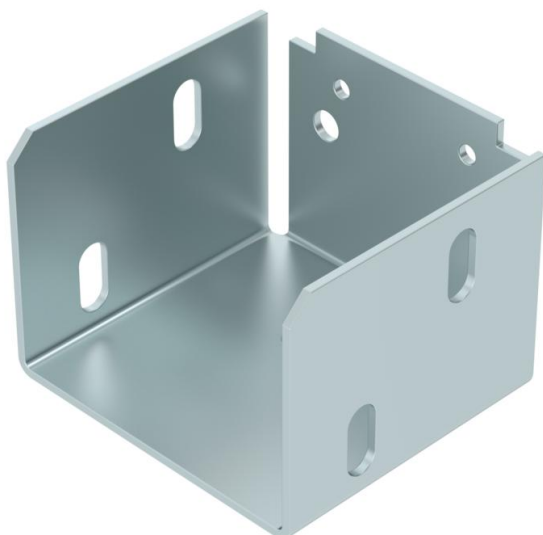

## WL 607.5 LTR FS wall bearing for luminaire support tray

Item number: 6050345

Wall bearing for mounting of luminaire support trays on the wall.

CE

**St** Steel

**FS** Strip galvanized

### Master data

Item number	6050345
Type	WL 607.5 LTR FS
Description 1	Wall bearing
Description 2	for luminaire support tray
Manufacturer	OBO
Dimension	60x75
Material	Steel
Surface	Strip galvanized
Surface standard	DIN EN 10346
Smallest sales unit	10
Unit of quantity	Piece
Weight	21 kg
Weight unit	kg/100 pc.